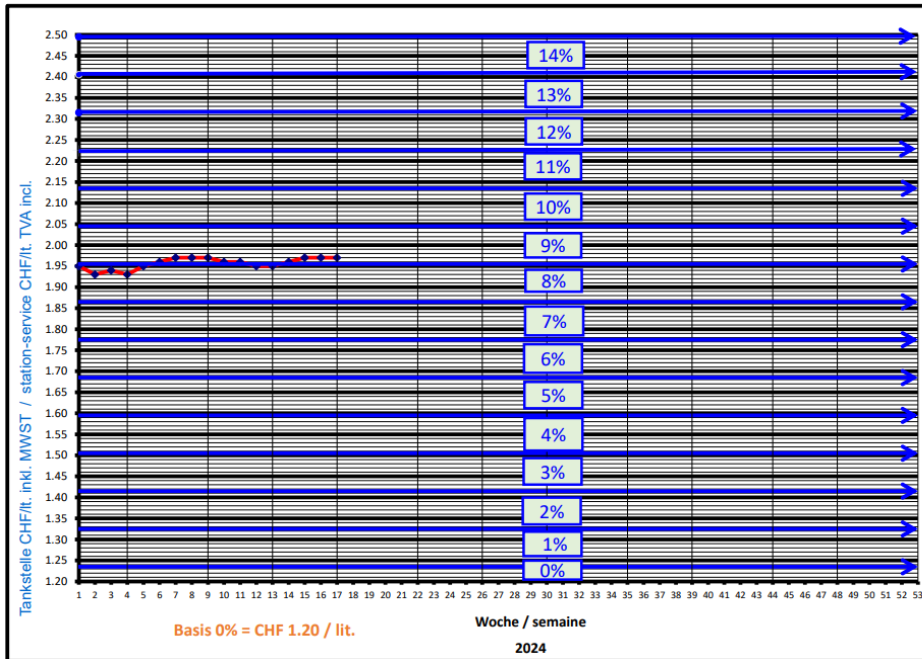

Fuel surcharge May 2024

Country	AL	AT	BA	BE	BG	BY	CH	CZ	DE	DK	EE	ES	FI
Surcharge in %	9%	9%	9%	9%	9%	9%	4%	9%	9%	9%	9%	9%	9%

Country	FR	GB	GR	HR	HU	IE	IT	LT	LU	LV	MD	ME	MK
Surcharge in %	9%	9%	9%	9%	9%	9%	9%	9%	9%	9%	9%	9%	9%

Country	NL	NO	PL	PT	RO	RS	RU	SE	SI	SK	TR	UA	XK
Surcharge in %	9%	9%	9%	9%	9%	9%	9%	9%	9%	9%	9%	9%	9%

Fuel table international transports

Fuel table domestic transports