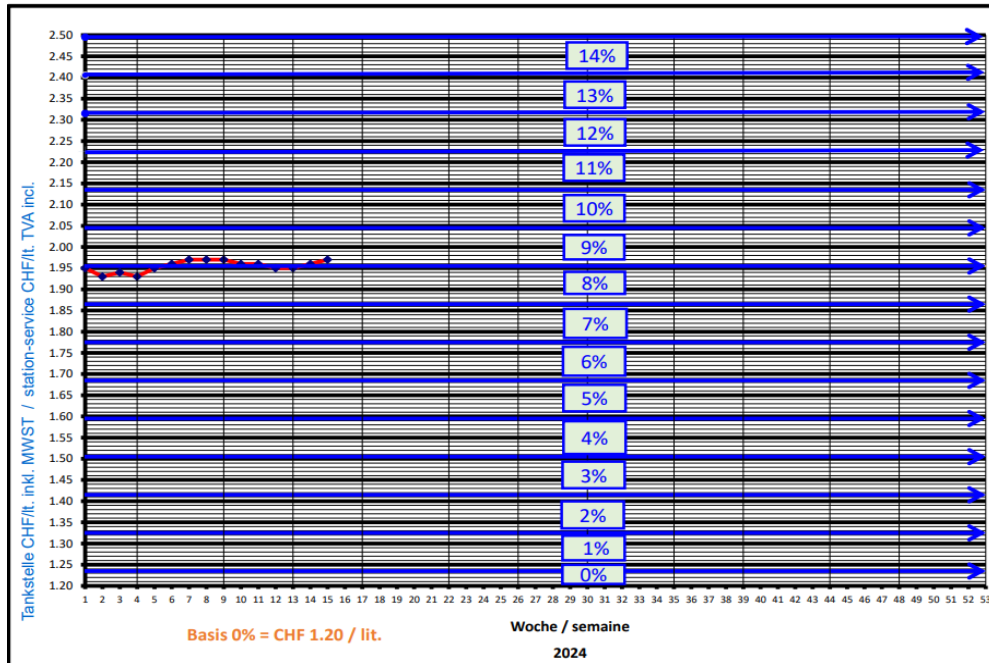

Country	AL	AT	BA	BE	BG	BY	CH	CZ	DE	DK	EE	ES	FI
Surcharge in %	9%	9%	9%	9%	9%	9%	4%	9%	9%	9%	9%	9%	9%

Country	FR	GB	GR	HR	HU	IE	IT	LT	LU	LV	MD	ME	MK
Surcharge in %	9%	9%	9%	9%	9%	9%	9%	9%	9%	9%	9%	9%	9%

Country	NL	NO	PL	PT	RO	RS	RU	SE	SI	SK	TR	UA	XK
Surcharge in %	9%	9%	9%	9%	9%	9%	9%	9%	9%	9%	9%	9%	9%

Fuel table international transports