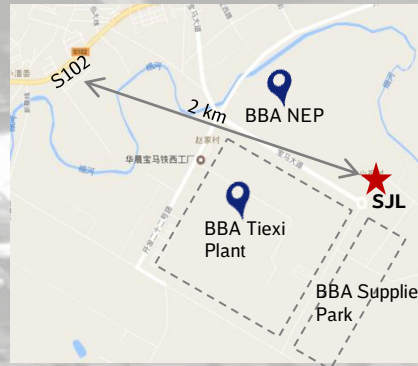

Schenker Jinbei Logistics (Shenyang) is the JV between DB Schenker and Jinbei Automotive Ltd. established in 2014. It provides world-class logistics services in Shenyang to customers of all industries in China by combining the competence of both shareholders.

The Shenyang Logistics Center at a glance

Geographic coverage and service portfolio

Location of SLC

- Shenyang rail way station 沈阳火车站 - 30.6 km to SJL
- Shenyang airport 沈阳国际机场 - 29 km to SJL
- Shenyang Logistics Center 沈阳仓库 - 35.5 km to downtown