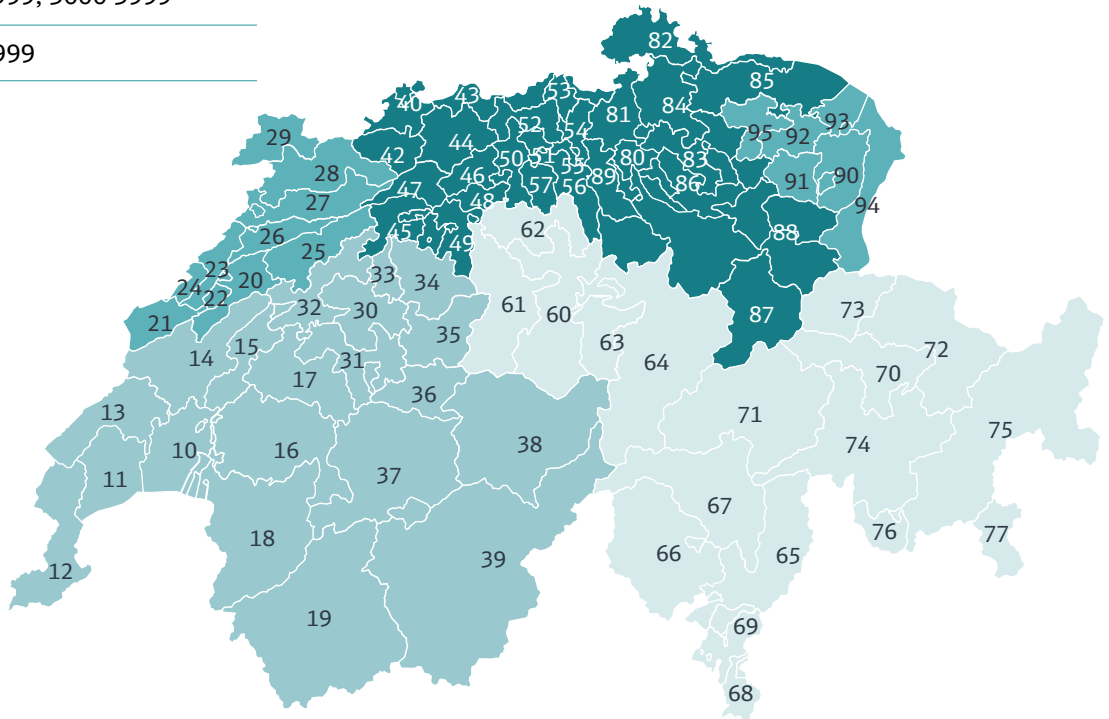

| Zone | Postal code          |
|------|----------------------|
| 1    | 4000-5999, 8000-8999 |
| 2    | 2000-2999, 9000-9999 |
| 3    | 1000-1999, 3000-3999 |
| 4    | 6000-7999            |

## Experience the power of Europe's largest network

We offer the most optimal transport solutions in the market, which enhances the logistics flow and value chain for your company while optimizing the business opportunities. Together we find the best solutions!

- DB SCHENKER**system** delivers **goods under 2,500 kg** or up to 1.5 loading meters. The consignment is transported from hub to hub through Europe incl. pick up and tail lift delivery
- Possibility of booking **long goods** up to 3 or 6 meters respectively
- DB SCHENKER**part load** delivers **goods up to 19,400 kg** or up to 11.0 loading meters. The consignment is transported directly from shipper to consignee without terminal handling or transshipment either as a part- or full load consignment
- DB SCHENKER**full load** delivers **goods over 19,400 kg** or from 11.0 loading meters. The consignment is transported directly from shipper to consignee without terminal handling or transshipment either as a part or full load consignment.
- **Express** and **special transports**