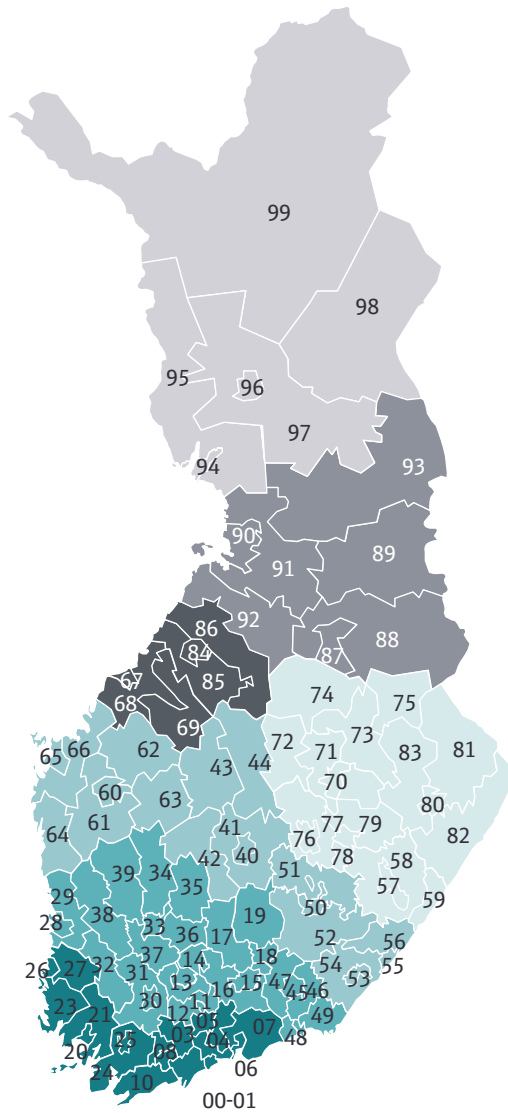

Finland

Zone	Postal code
1	00-10, 20-21, 23-27
2	11-19, 28-39, 45-49
3	40-44, 50-56, 60-66
4	57-59, 70-83
5	67-69, 84-86
6	87-93
7	94-99

Experience the power of Europe's largest network

We offer the most optimal transport solutions in the market, which enhances the logistics flow and value chain for your company while optimizing the business opportunities. Together we find the best solutions!

- DB SCHENKER**system** delivers **goods under 2,500 kg** or up to 1.5 loading meters. The consignment is transported from hub to hub through Europe incl. pick up and tail lift delivery
- Possibility of booking **long goods** up to 3 or 6 meters respectively
- DB SCHENKER**part load** delivers **goods up to 19,400 kg** or up to 11.0 loading meters. The consignment is transported directly from shipper to consignee without terminal handling or transshipment either as a part- or full load consignment
- DB SCHENKER**full load** delivers **goods over 19,400 kg** or from 11.0 loading meters. The consignment is transported directly from shipper to consignee without terminal handling or transshipment either as a part or full load consignment.
- **Express** and **special transports**

Click [here](#) for indicative transit times via "eSchenker Scheduling" *)

*) Incl. all European holidays

www.dbschenker.com/dk

+45 32 42 50 00

info.dk@dbschenker.com