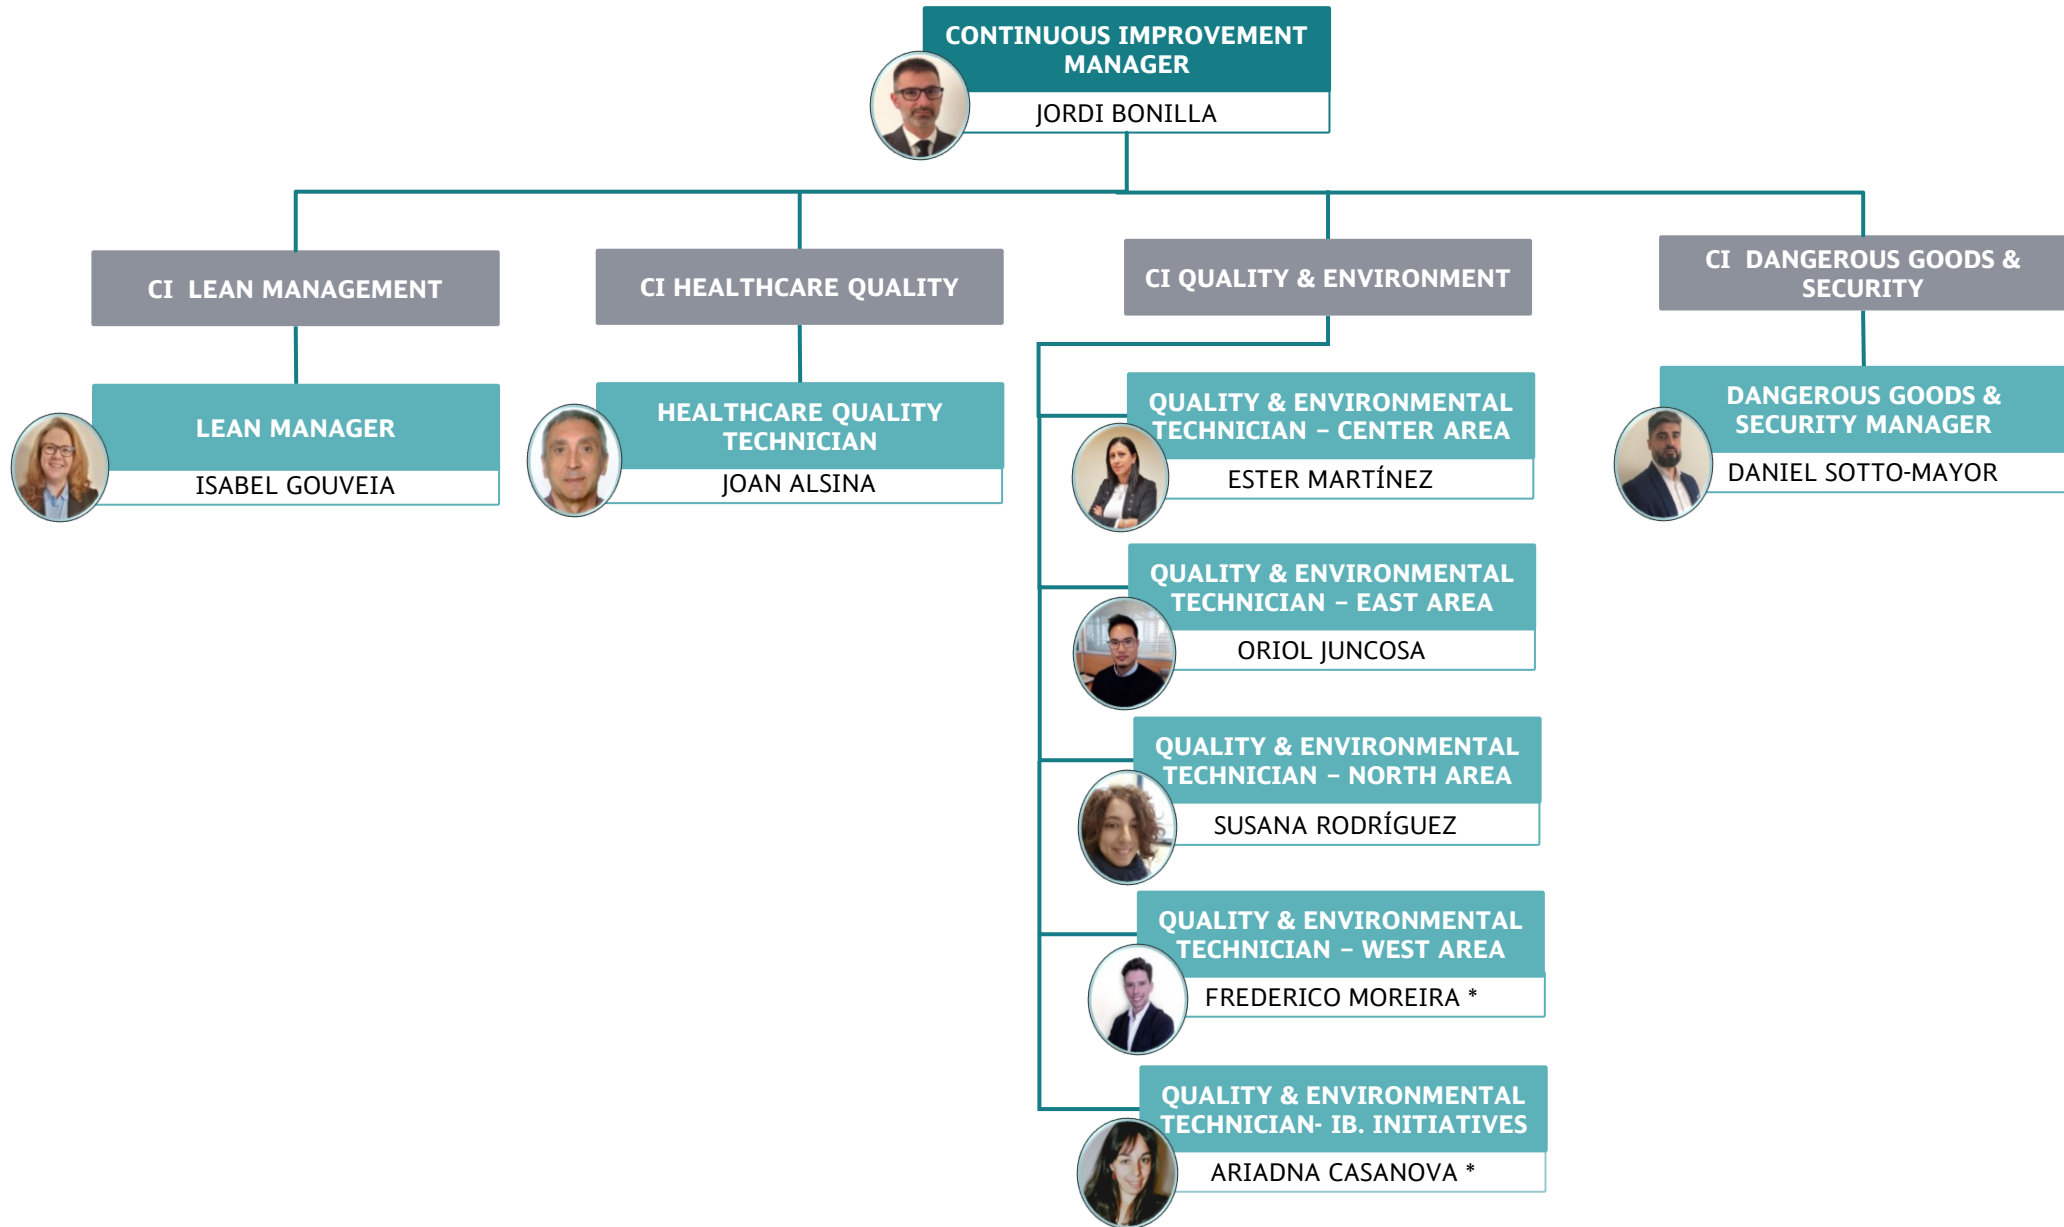

* Dual Role (80% AIR Dept. & 20% CI Dept.)
 ** Environmental data reporting to HO

* Environmental data reporting to HO