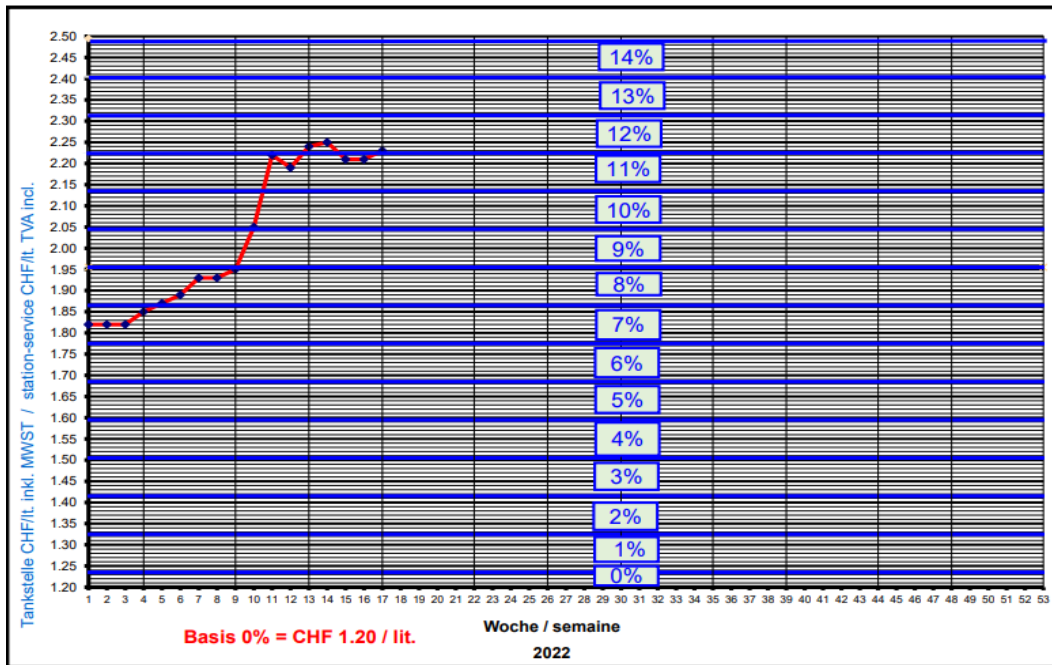

Country	AL	AT	BA	BE	BG	BY	CH	CZ	DE	DK	EE	ES	FI
Surcharge in %	12%	12%	12%	12%	12%	12%	7%	12%	12%	12%	12%	12%	12%

Country	FR	GB	GR	HR	HU	IE	IT	LT	LU	LV	MD	ME	MK
Surcharge in %	12%	12%	12%	12%	12%	12%	12%	12%	12%	12%	12%	12%	12%

Country	NL	NO	PL	PT	RO	RS	RU	SE	SI	SK	TR	UA	XK
Surcharge in %	12%	12%	12%	12%	12%	12%	12%	12%	12%	12%	12%	12%	12%

Fuel table international transports

Fuel table domestic transports

Source: <https://www.astag.ch/wissen/betriebswirtschaft/dieselpreise/>