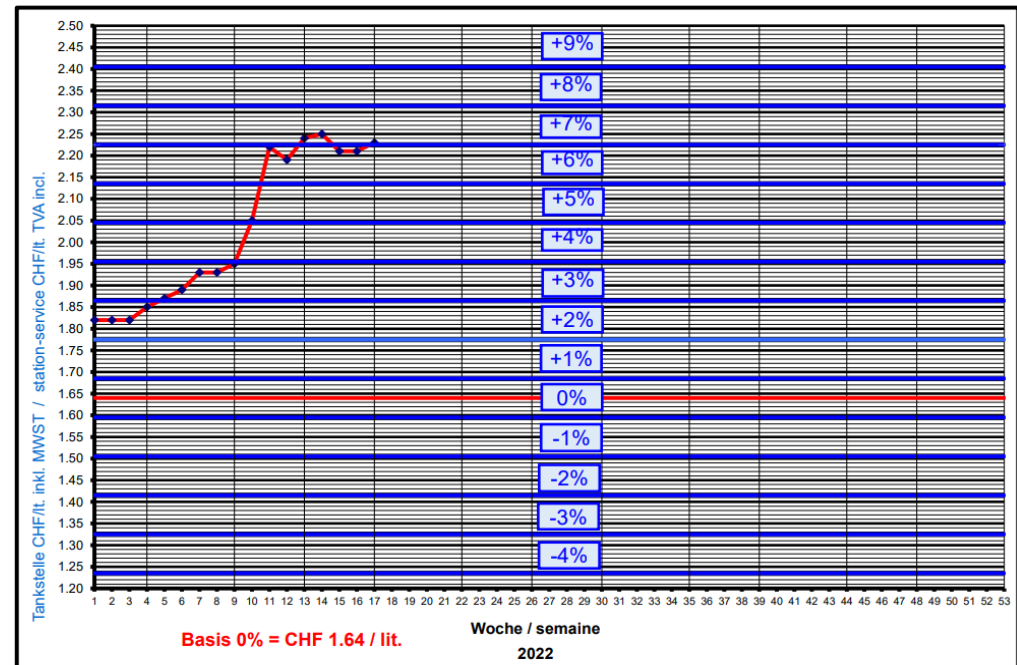

Country	AL	AT	BA	BE	BG	BY	CH	CZ	DE	DK	EE	ES	FI
Surcharge in %	12%	12%	12%	12%	12%	12%	7%	12%	12%	12%	12%	12%	12%

Country	FR	GB	GR	HR	HU	IE	IT	LT	LU	LV	MD	ME	MK
Surcharge in %	12%	12%	12%	12%	12%	12%	12%	12%	12%	12%	12%	12%	12%

Country	NL	NO	PL	PT	RO	RS	RU	SE	SI	SK	TR	UA	XK
Surcharge in %	12%	12%	12%	12%	12%	12%	12%	12%	12%	12%	12%	12%	12%

Fuel table international transports

Fuel table domestic transports

Source: <https://www.astag.ch/wissen/betriebswirtschaft/dieselpreise/>