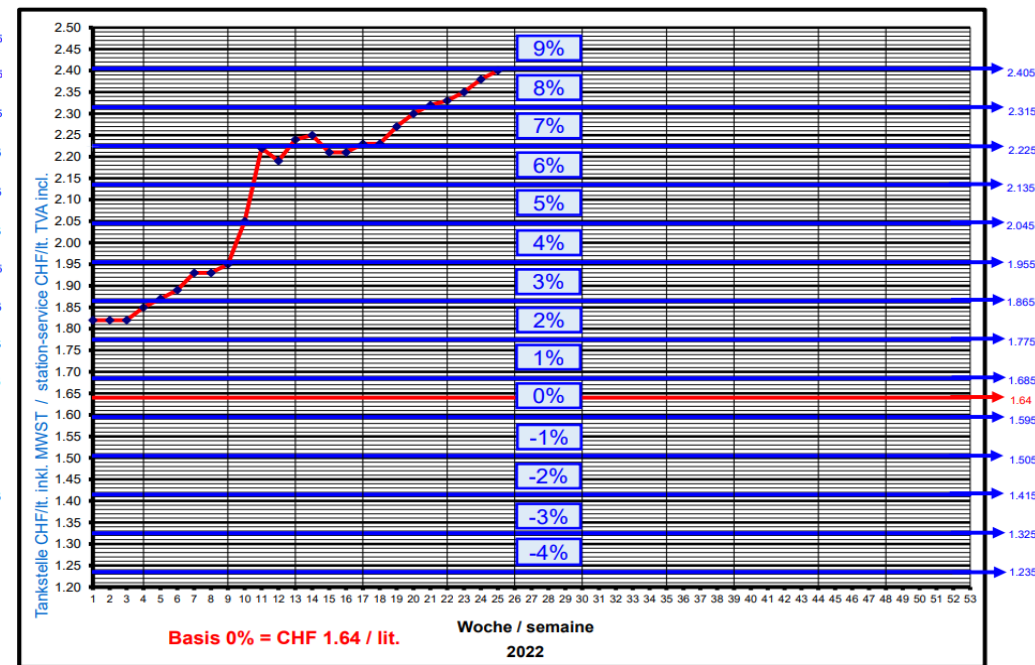

Fuel surcharge June 2022

Country	AL	AT	BA	BE	BG	BY	CH	CZ	DE	DK	EE	ES	FI
Surcharge in %	13%	13%	13%	13%	13%	13%	8%	13%	13%	13%	13%	13%	13%

Country	FR	GB	GR	HR	HU	IE	IT	LT	LU	LV	MD	ME	MK
Surcharge in %	13%	13%	13%	13%	13%	13%	13%	13%	13%	13%	13%	13%	13%

Country	NL	NO	PL	PT	RO	RS	RU	SE	SI	SK	TR	UA	XK
Surcharge in %	13%	13%	13%	13%	13%	13%	13%	13%	13%	13%	13%	13%	13%

Fuel table international transports

Fuel table domestic transports

Source: <https://www.astag.ch/wissen/betriebswirtschaft/dieselpreise/>