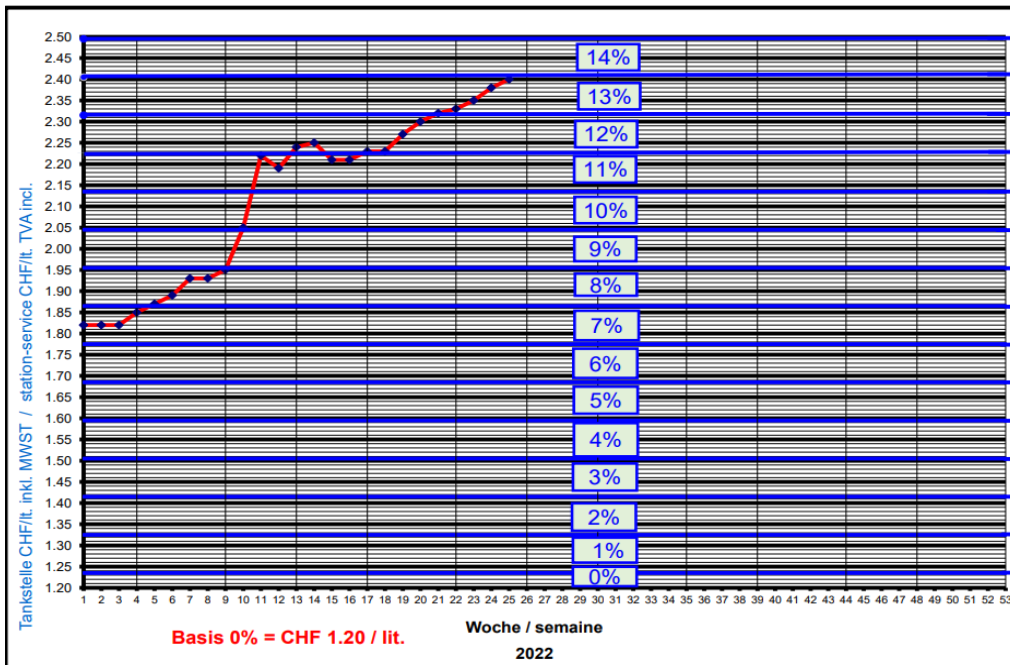

Fuel surcharge June 2022

Country	AL	AT	BA	BE	BG	BY	CH	CZ	DE	DK	EE	ES	FI
Surcharge in %	13%	13%	13%	13%	13%	13%	8%	13%	13%	13%	13%	13%	13%

Country	FR	GB	GR	HR	HU	IE	IT	LT	LU	LV	MD	ME	MK
Surcharge in %	13%	13%	13%	13%	13%	13%	13%	13%	13%	13%	13%	13%	13%

Country	NL	NO	PL	PT	RO	RS	RU	SE	SI	SK	TR	UA	XK
Surcharge in %	13%	13%	13%	13%	13%	13%	13%	13%	13%	13%	13%	13%	13%

Fuel table international transports

Fuel table domestic transports

Source: <https://www.astag.ch/wissen/betriebswirtschaft/dieselpreise/>