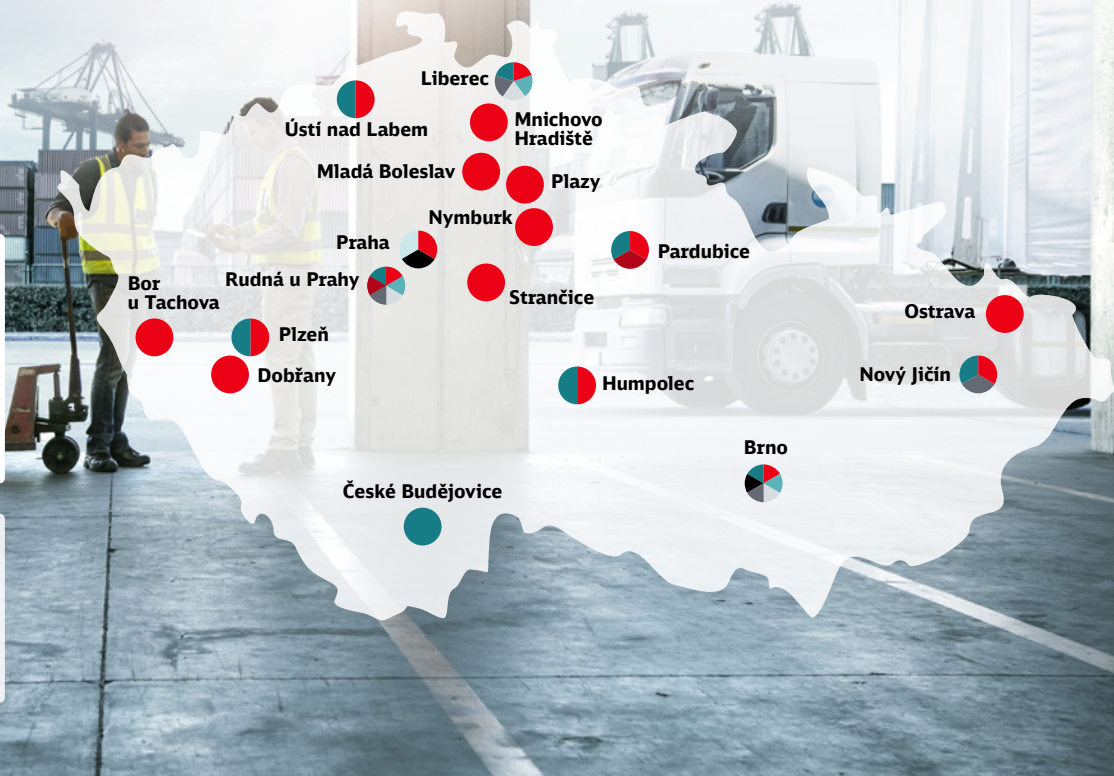

DB Schenker Branches

in the Czech Republic

- Logistics Warehouses (17)
- Land Transport (9)
- Customs (4)
- Air Freight (3)
- Ocean Freight (3)
- Multimodal Solutions (2)
- Fairs and Exhibitions (2)
- Projects - Oversize Transport (1)

Head Office
Prologis Park Rudná
K Vypichu 731
252 16 Nučice
Tel.: +420 311 711 111
cz.info@dbschenker.com

Bor u Tachova

Logistics Warehouse
CTPark Bor 19/3a
348 02 Bor u Tachova
Phone: +420 374 732 035
borlsc@dbschenker.com

Brno

Land Transport, Logistics Warehouse
CTPark, Blučina 750
664 56 Blučina
Phone: +420 540 030 999
brq.customerservice@dbschenker.com

Brno

Air and Ocean Freights, Customs
Tuřanka 115
627 00 Brno - Slatina
Phone: +420 545 422 793
airbrq.export@dbschenker.com

Brno

Fairs and Exhibitions
Areál BVV, Výstaviště 1
648 30 Brno
Phone: +420 544 520 834,
+420 544 520 837
cz.dl.brq.fairs.bvv@dbschenker.com

České Budějovice

Land Transport
Budějovická 430
370 01 České Budějovice - Homole
Phone: +420 387 012 111
ixd.customerservice@dbschenker.com

Dobřany

Logistics Warehouse
Vysoká 1297
334 41 Dobřany
Phone: +420 724 841 718
dobranylsc@dbschenker.com

Humpolec

Land Transport, Logistics Warehouse
CTPark Humpolec II
Pražská 1 834
396 01 Humpolec
Phone: +420 565 658 710
pe.l.customerservice@dbschenker.com

Liberec

Land Transport, Air and Ocean Freights,
Logistics Warehouse, Customs
Průmyslová 499
463 12 Liberec
Phone: +420 485 210 001
lic.customersevice@dbschenker.com

Mladá Boleslav

Logistics Warehouse
D+D Park Kosmonosy, hala DC1
Průmyslová 1261
293 06 Kosmonosy
Phone: +420 321 022 002
kosmonosylsc@dbschenker.com

Mnichovo Hradiště

Logistics Warehouse
5. května 1 505
295 01 Mnichovo Hradiště
Phone: +420 731 636 729
mnichovohradistelsc@dbschenker.com

Nový Jičín

Land Transport, Customs
CTPark, Hřbitovní 2263/80
741 01 Nový Jičín
Phone: +420 595 000 001
njic.customerservice@dbschenker.com

Nový Jičín

Logistics Warehouse
CTPark Hřbitovní 2203/82
741 01 Nový Jičín
Phone: +420 731 636 563
novyjinlsc@dbschenker.com

Nymburk

Logistics Warehouse
Kolín Business Park
Nymburská 53
289 13 Zvěřinec
Phone: +420 735 722 602
nymburklsc@dbschenker.com

Ostrava

Logistics Warehouse
Ostrava Business Park
Lihovarská 679/40
718 00 Ostrava - Kunčičky
Phone: +420 731 636 563
ostravalsc@dbschenker.com

Pardubice

Land Transport, Multimodal Solutions,
Logistics Warehouse
Logistické centrum Zelená louka
Rosice 752
533 51 Pardubice
Phone: +420 464 628 810
hkr.customerservice@dbschenker.com

Plazy

Logistics Warehouse
Logistické centrum Goodman, hala B3A
Plazy 129
293 01 Mladá Boleslav
Phone: +420 602 439 215
plazylsc@dbschenker.com

Plzeň

Land Transport, Logistics Warehouse
Domažlická 1249/180b
318 00 Plzeň - Skvrňany
Phone: +420 371 152 001
plz.customerservice@dbschenker.com

Praha

5. května 65
Kongresové centrum Praha
140 21 Praha 4
Projects - Oversize Transport
Phone: +420 242 405 148
cz.dl.prg.projects@dbschenker.com
Fairs and Exhibitions
Phone: +420 242 405 165
cz.dl.prg.fairs.prg@dbschenker.com

Praha

Logistics Warehouse
Areál P3 Prague Park Horní Počernice
Budova C2, F. V. Veselého 2719/11
193 00 Praha 9
Phone: +420 739 343 548
tomas.vladyka@dbschenker.com

Rudná u Prahy