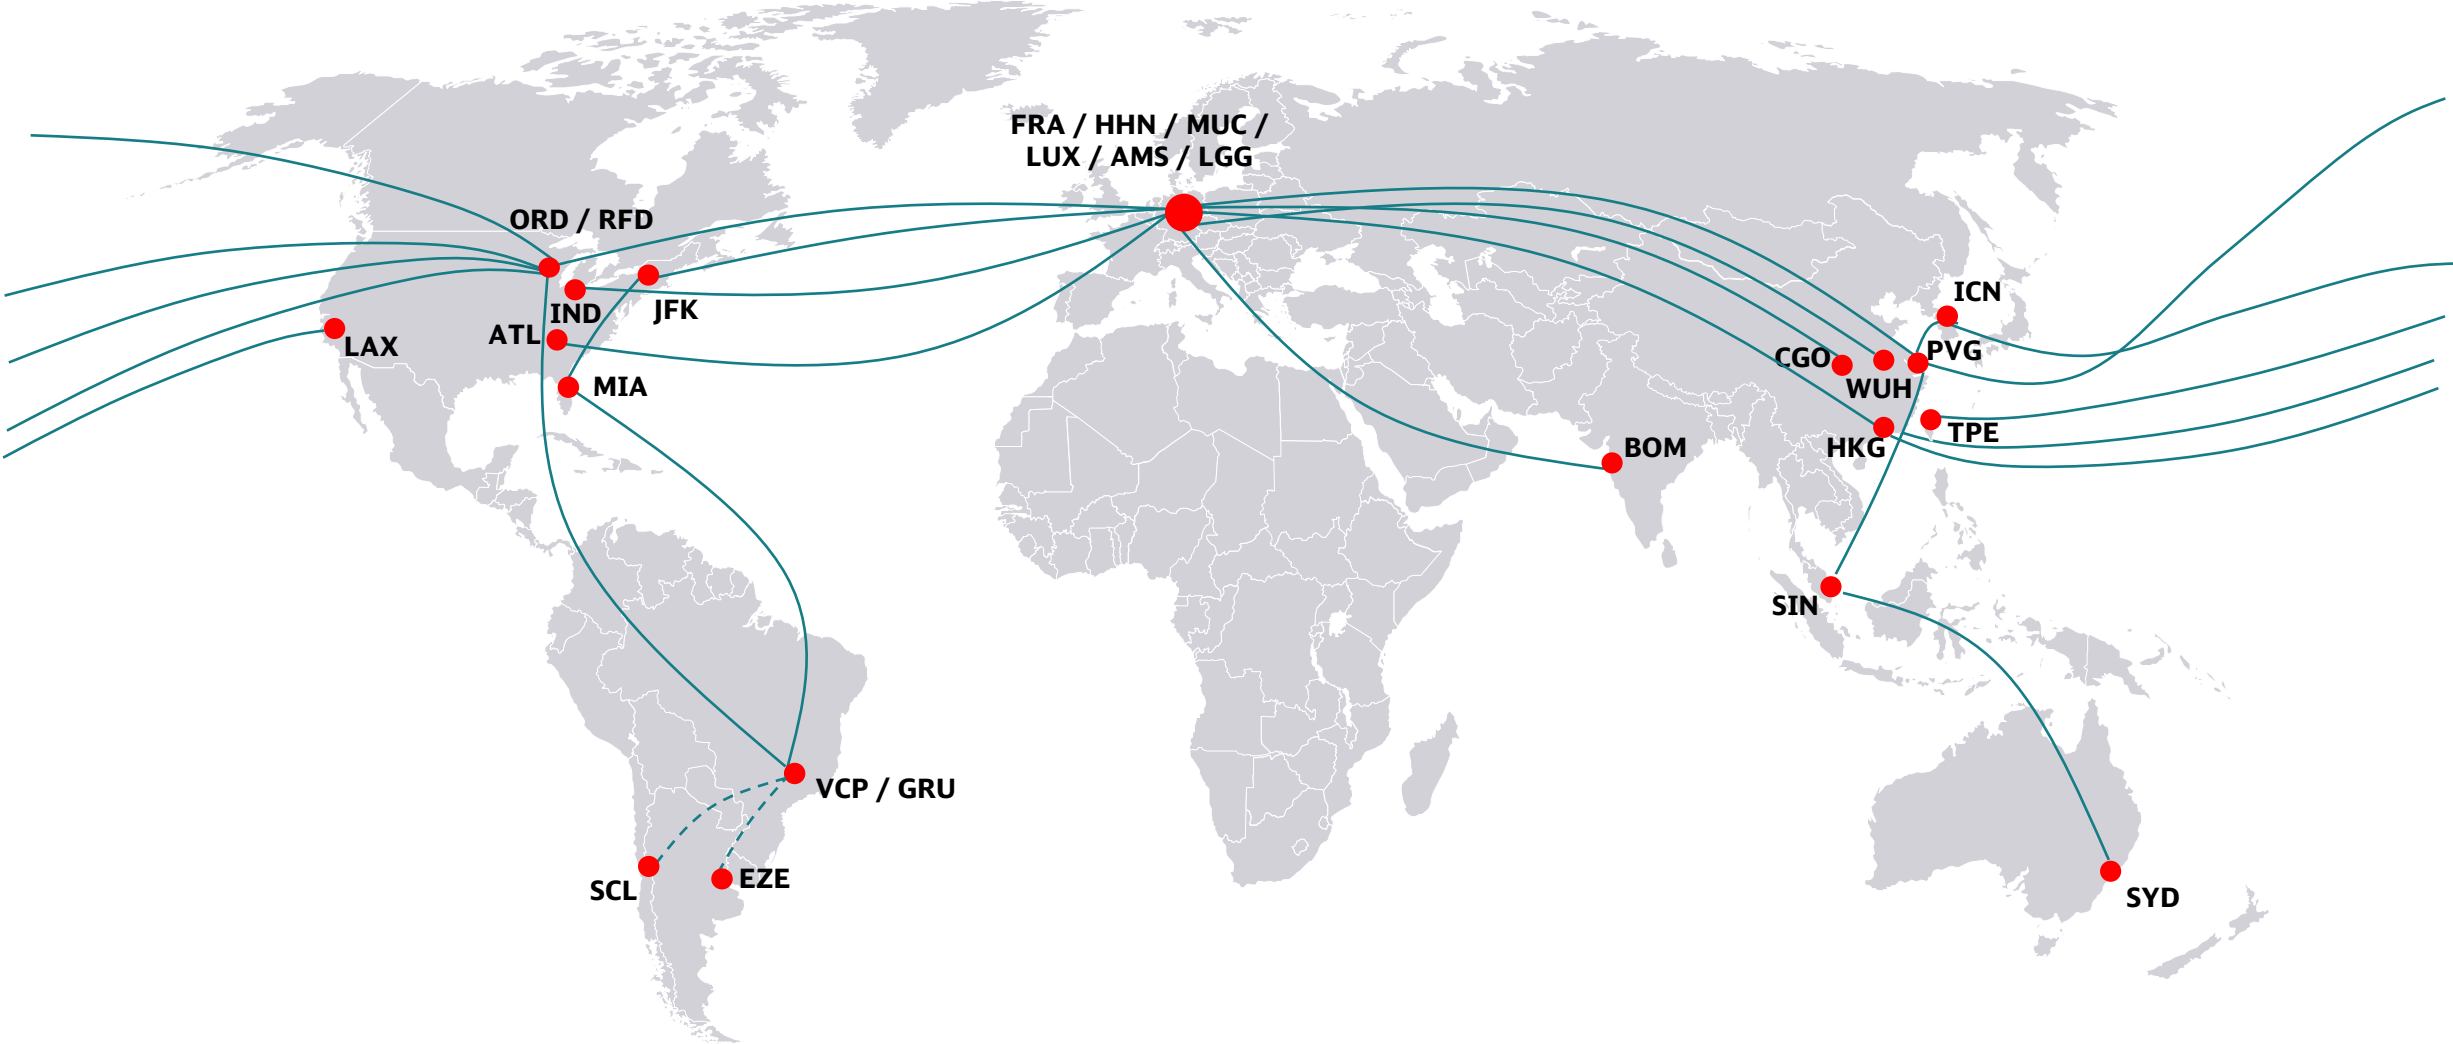

DB Schenker Global Flight Network 2022

Get fast, reliable air cargo service to / from key market gateways

Flight Operation services currently face disruptions according to the latest bans on air space and COVID-19 restrictions, hence adjustments to the flight schedule are unavoidable.

DB Schenker Global Flight Network 2022

Routings

- Chicago (ORD / RFD) – Seoul (ICN) – Shanghai (PVG) – Chicago (RFD)
- Chicago (ORD) – Sao Paulo (GRU)
- Frankfurt (FRA) – Amsterdam (AMS) – New York (JFK) – Miami (MIA) – Campinas (VCP)*
*(onforwarding via scheduled flights from VCP to EZE and SCL. Additional direct connections ex MIA to ASU, MVD, LIM, BOG, GIG, GUA, PTY, REC and SJO)
- Frankfurt (HHN) – Chicago (ORD) – Frankfurt (HHN)
- Frankfurt (HHN) – Mumbai (BOM) – Frankfurt (HHN) – Atlanta (ATL) – Frankfurt (HHN)
- Frankfurt (FRA) – Shanghai (PVG) – Frankfurt (FRA) 
- Frankfurt (HHN) – Shanghai (PVG) – Frankfurt (HHN)
- Frankfurt (HHN) – Zhengzhou (CGO)
- Hongkong (HKG) – Chicago (RFD) – Luxembourg (LUX)
- Hongkong (HKG) – Los Angeles (LAX)
- Hongkong (HKG) – Munich (MUC)
- Liege (LGG) – Chicago (RFD) – Frankfurt (HHN)
- Liege (LGG) – Zhengzhou (CGO)* – Luxembourg (LUX)
*(trucking to / from CGO-PVG / PVG-CGO possible)
- Liege (LGG)* – Zhengzhou (CGO)
*(trucking FRA-LGG established. Trucking to PEK, PVG and CAN possible)
- Liege (LGG)* – Wuhan (WUH)
*(trucking FRA-LGG established. Trucking to PEK, PVG and CAN possible)
- Luxembourg (LUX) – Indianapolis (IND) – Luxembourg (LUX)
- Miami (MIA) – Campinas (VCP)
- Shanghai (PVG) – Chicago (ORD)
- Shanghai (PVG) – Singapore (SIN) – Sydney (SYD)
- Taipei (TPE) – Chicago (ORD)
- Zhengzhou (CGO) – Frankfurt (HHN)

These increased scheduled charter flights are in addition to other major commercial block space agreements DB Schenker holds with preferred airline partners.

Errors and omissions excepted. November 2022.

Contact your DB Schenker Account Manager.

 = fueled with Sustainable Aviation Fuel (SAF)