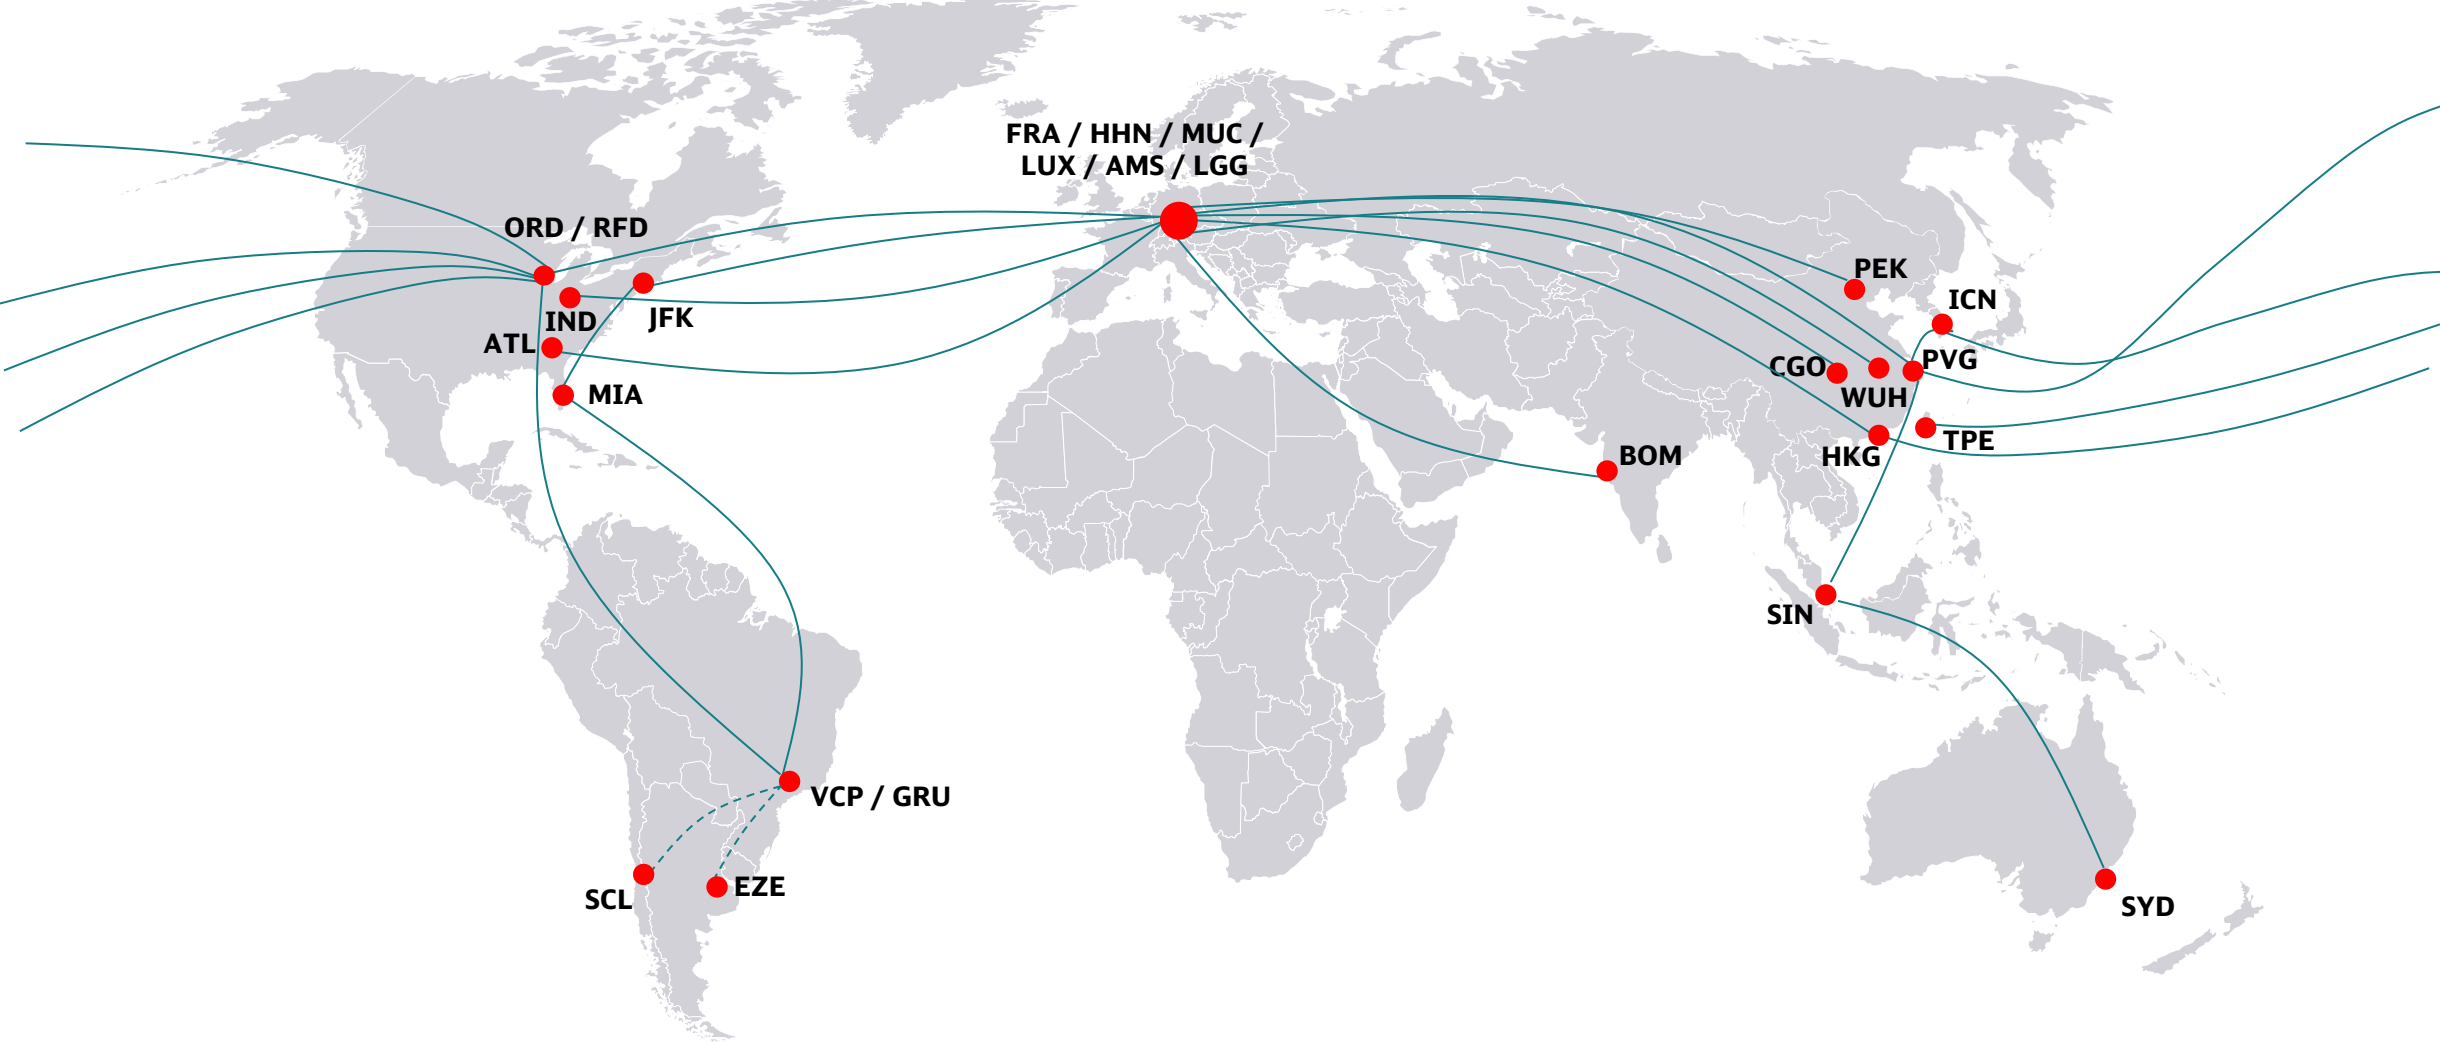

DB Schenker Global Flight Network 2022

Get fast, reliable air cargo service to / from key market gateways

Flight Operation services currently face disruptions according to the latest bans on air space and COVID-19 restrictions, hence adjustments to the flight schedule are unavoidable.

DB Schenker Global Flight Network 2022

Routings

- Frankfurt (FRA) – Amsterdam (AMS) – New York (JFK) – Miami (MIA) – Campinas (VCP)*
*(onforwarding via scheduled flights from VCP to EZE and SCL. Additional direct connections ex MIA to ASU, MVD, LIM, BOG, GIG, GUA, PTY, REC and SJO)
- Beijing (PEK) – Munich (MUC)
- Chicago (ORD / RFD) – Seoul (ICN) – Shanghai (PVG)* – Chicago (RFD)
*(single flights might be routed into HKG instead of PVG)
- Chicago (ORD) – Sao Paulo (GRU)
- Frankfurt (FRA) – Chicago (ORD / RFD) – Frankfurt (FRA)
- Frankfurt (FRA) – Mumbai (BOM) – Frankfurt (HHN) – Atlanta (ATL) – Frankfurt (HHN)
- Frankfurt (FRA) – Shanghai (PVG) – Frankfurt (FRA) 
- Frankfurt (HHN) – Shanghai (PVG) – Frankfurt (HHN)
- Frankfurt (HHN) – Zhengzhou (CGO)
- Hongkong (HKG) – Chicago (RFD) – Luxembourg (LUX)
- Hongkong (HKG) – Munich (MUC)
- Liege (LGG) – Zhengzhou (CGO)* – Luxembourg (LUX)
*(includes trucking to / from CGO-PVG / PVG-CGO)
- Luxembourg (LUX) – Indianapolis (IND) – Luxembourg (LUX)
- Miami (MIA) – Campinas (VCP)
- Munich (MUC) / Frankfurt (FRA) – Liege (LGG) - Zhengzhou (CGO)*
*(includes trucking to PEK, PVG, CAN)
- Munich (MUC) / Frankfurt (FRA) – Liege (LGG) - Wuhan (WUH)*
*(includes trucking to PEK, PVG, CAN)
- Shanghai (PVG) – Chicago (ORD)
- Shanghai (PVG) – Frankfurt (FRA)
- Shanghai (PVG) – Munich (MUC)
- Shanghai (PVG) – Singapore (SIN) – Sydney (SYD)
- Taipei (TPE) – Chicago (ORD)
- Zhengzhou (CGO) – Frankfurt (HHN)
- Zhengzhou (CGO) – Amsterdam (AMS)

These increased scheduled charter flights are in addition to other major commercial block space agreements DB Schenker holds with preferred airline partners.

Errors and omissions excepted. September 2022.