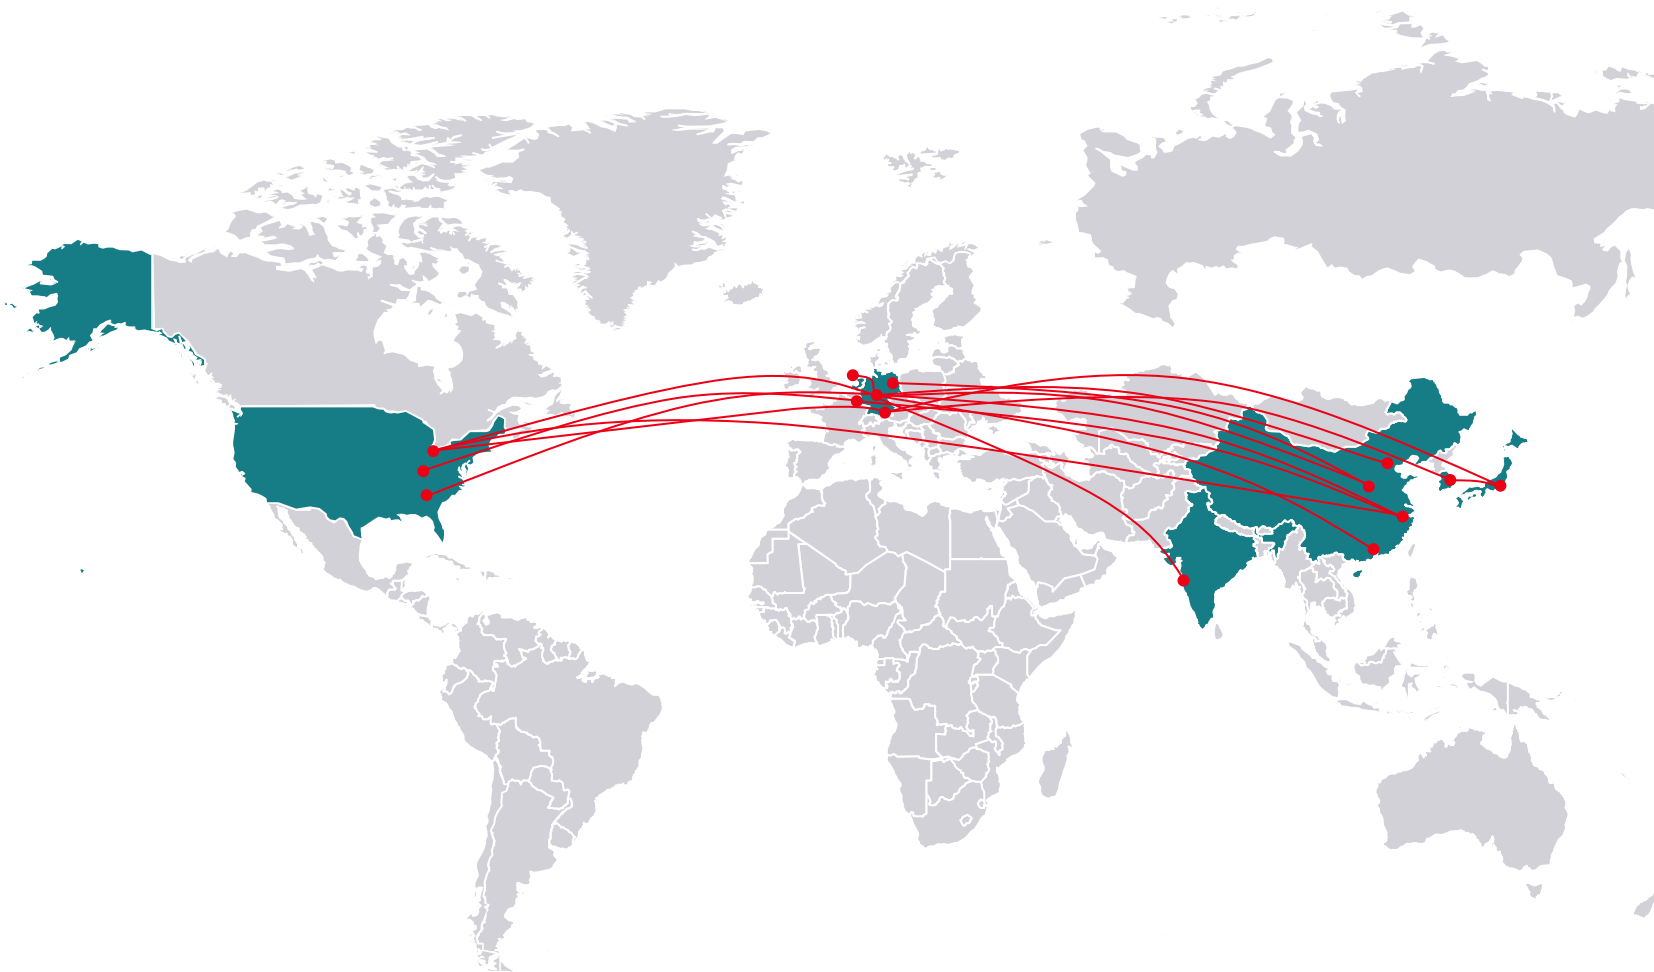

# DB Schenker Global Flight Network 2021

Get fast, reliable air cargo service to/from key market gateways

## DB Schenker Global Flight Network

Operational per January 16, 2021

- Chicago (RFD) – Munich (MUC) – Tokyo (NRT) – Seoul (ICN) – Munich (MUC) – Chicago (RFD)
- Shanghai (PVG) – Chicago (RFD)
- Chicago (RFD) – Shanghai (PVG)
- Frankfurt (FRA) – Shanghai (PVG) – Frankfurt (FRA)
- Luxembourg (LUX) – Shanghai (PVG) – Luxembourg (LUX)
- Frankfurt (FRA) – Beijing (PEK) – Frankfurt (FRA)
- Frankfurt (FRA) – Zhengzhou (CGO) – Amsterdam (AMS)
- Leipzig (LEJ) – Zhengzhou (CGO) – Frankfurt (FRA)
- Hongkong (HKG) – Frankfurt (FRA)
- Frankfurt (FRA) – Mumbai (BOM) – Frankfurt (FRA) – Atlanta (ATL) – Frankfurt (FRA)
- Frankfurt (FRA) – Chicago (RFD) – Frankfurt (FRA)
- Luxembourg (LUX) – Indianapolis (IND) – Luxembourg (LUX)

*These increased scheduled charter flights are in addition to other major commercial block space agreements DB Schenker holds with preferred airline partners.*