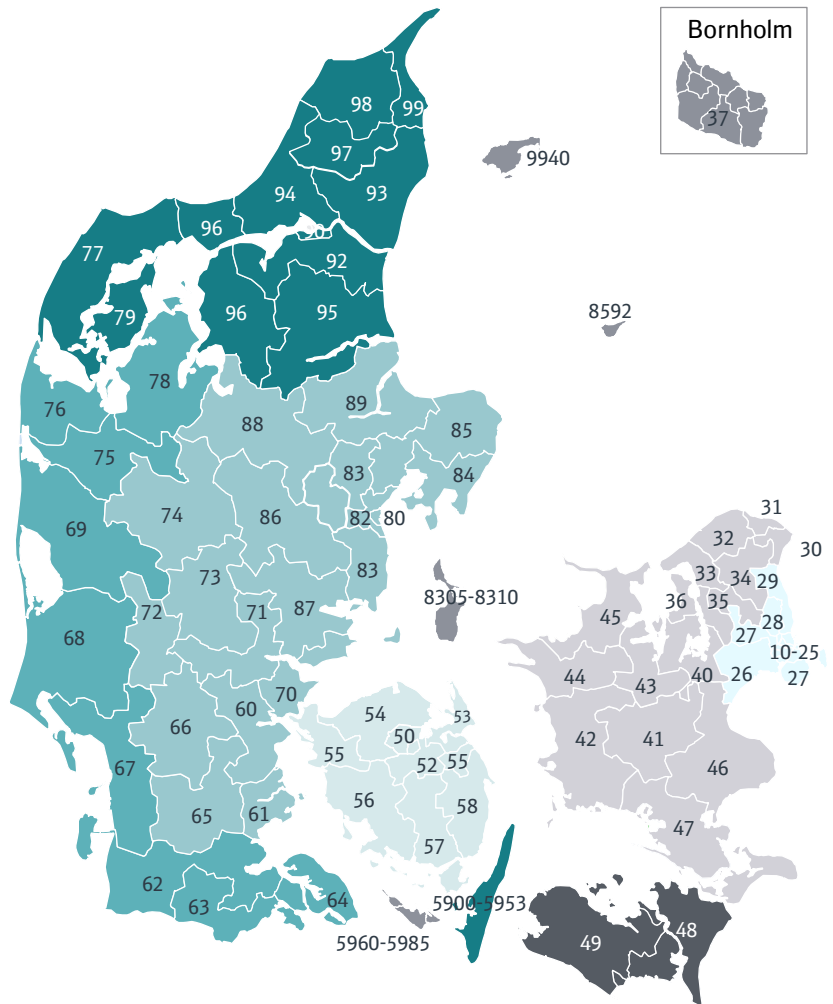

Zone	Postnr.
1 (A)	1000-2999
2 (B)	3000-3670, 4000-4799
3 (C)	3700-3799, 5960-5999, 8305-8310, 8592, 9940
4 (D)	4800-4990
5 (E)	5000-5899
6 (F)	6000-6100, 6500-6690, 7000-7470, 8000-8304, 8311-8590, 8600-8990
7 (G)	6200-6470, 6700-6990, 7480-7680, 7800-7899
8 (H)	5900-5959, 7700-7790, 7900-7990, 9000-9939, 9941-9999

## Experience the power of Europe's largest network

We offer the most optimal transport solutions in the market, which enhances the logistics flow and value chain for your company while optimizing the business opportunities. Together we find the best solutions!