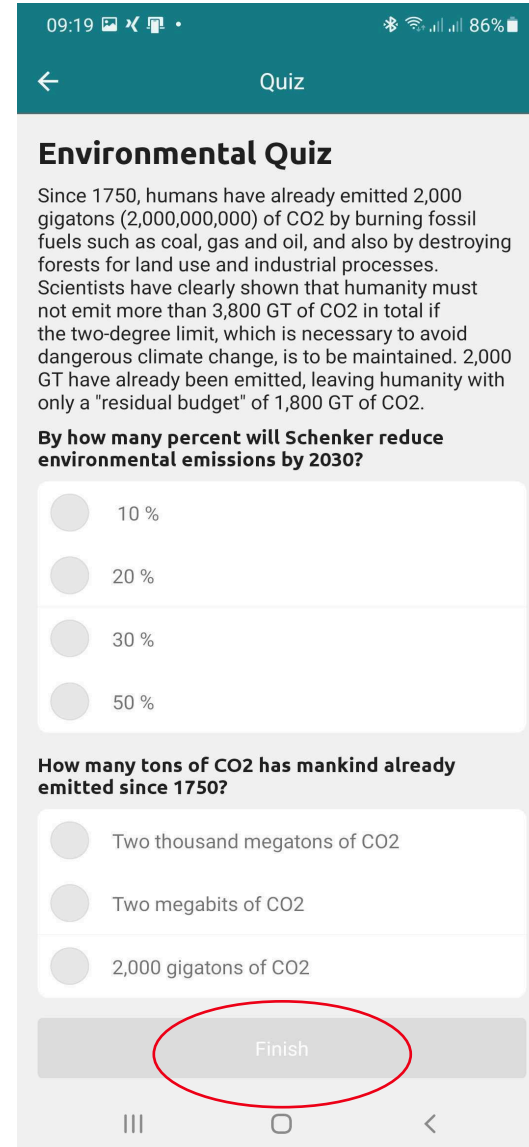

1. Challenge – Brain Quiz

- Short introduction to a topic
- Multiple Choice Question with three or four possible answers
- Click on a radio button to enter your answer
- Click “Finish”